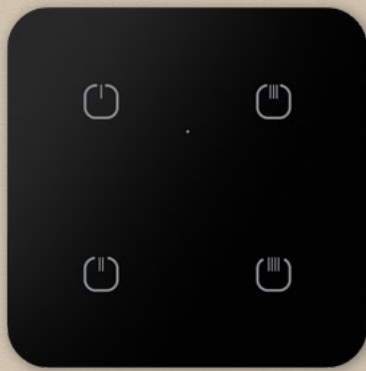

dimming

Combination of wireless controller and dimmer for control lighting. They can be installed directly to the lights, under the switch, into installation box or in a through socket for a standing lamp.

CONTROLLERS

Classic | LOGUS90*
wireless controller
RFWB-20B > 2 buttons

Luxury | GLASS
wall controller
RFGB-20B > 2 channels
RFGB-40B > 4 channels

Key Fob
pocket controller
RF KEY 40 > 4 channels
RF KEY 60 > 6 channels

DIMMERS

Universal dimmer
BOX-SL
R-L-C-LED-ESL
RFDEL-71B-SL

Dimming socket | PLUG
R-L-C-LED-ESL
RFDSC-71N

French Schuko British

look for more LOGUS90 palette here: <https://www.elkoep.com/logus90>

BLACK WHITE

Dimmers	Controllers			
RFWB-40/G	RFGB-40 sharp	RFGB-240 round	RF KEY 40	
RFDEL-71B-SL	8300	8303 - white 8302 - black	8305 - white 8304 - black	8311 - white 8310 - black
2x RFDEL-71B-SL	8301	8307 - white 8306 - black	8309 - white 8308 - black	8313 - white 8312 - black
RFDSC-71N	8326 (F) 8336 (B) 8346 (S)	white: 8328 (F) 8338 (B) 8348 (S)	black: 8327 (F) 8337 (B) 8347 (S)	white: 8330 (F) 8340 (B) 8350 (S)
			black: 8329 (F) 8339 (B) 8349 (S)	-

(F) - French / (B) - British / (S) - Schuko

Table shows the article numbers.