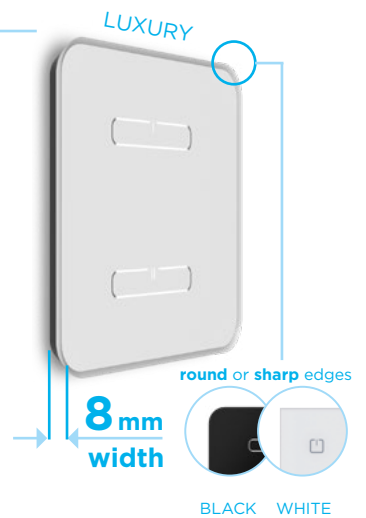

SWITCHES FOR SHUTTERS

Shutters switches | BOX-SL
for shutters
RFJA-32B-SL

Shutters switches	Controllers			
	RFWB-20/G	RFGB-20 sharp	RFGB-220 round	RF KEY 40
RFJA-32B-SL	8314	8316 - white 8315 - black	8318 - white 8317 - black	-
2x RFJA-32B-SL	-	-	-	8320 - white 8319 - black

Table shows the article numbers.